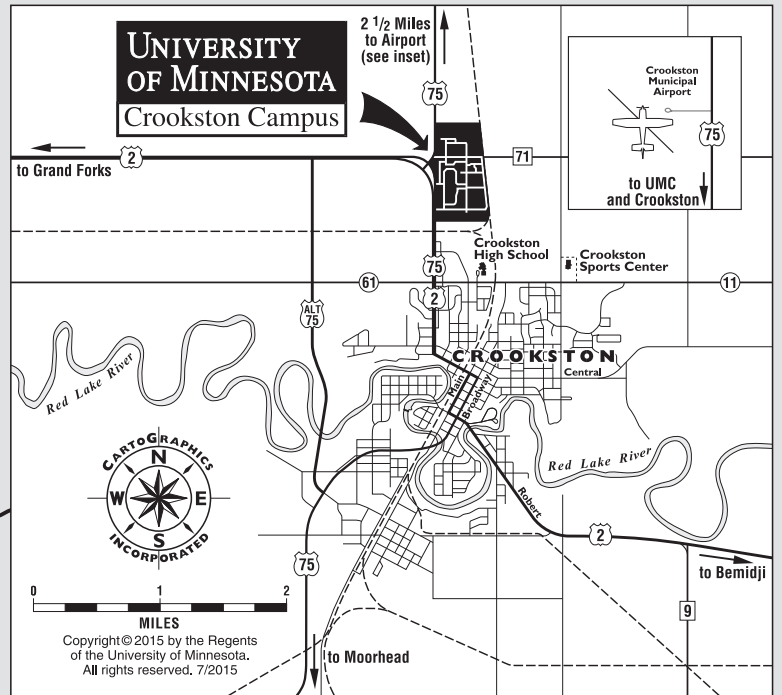

**Distance to U of M Crookston**

90 miles	Bemidji, MN
240 miles	Duluth, MN
70 miles	Fargo, ND
24 miles	Grand Forks, ND
290 miles	Minneapolis, MN
165 miles	Morris, MN
370 miles	Rochester, MN
295 miles	St. Paul, MN
320 miles	Sioux Falls, SD
150 miles	Winnipeg, Manitoba