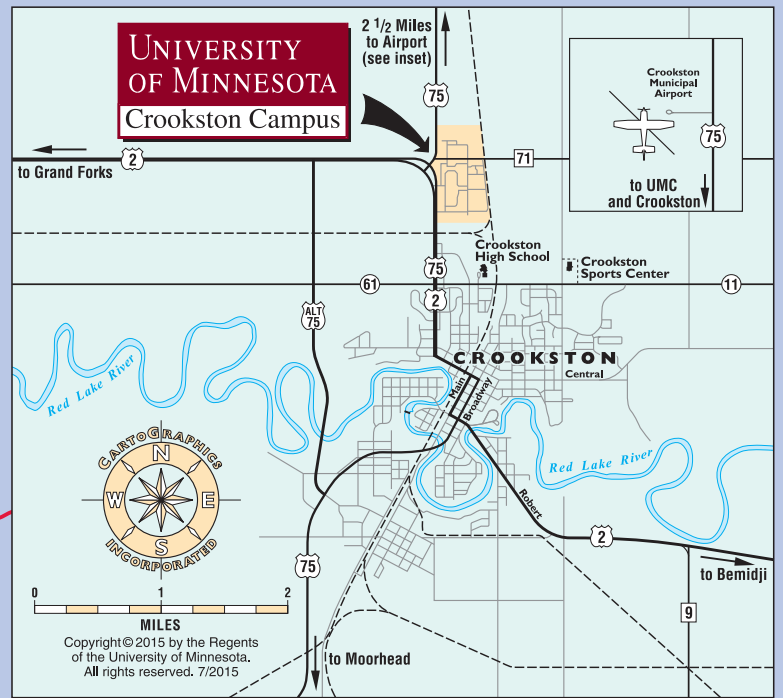

Distance to U of M Crookston

90 miles	Bemidji, MN
240 miles	Duluth, MN
70 miles	Fargo, ND
24 miles	Grand Forks, ND
290 miles	Minneapolis, MN
165 miles	Morris, MN
370 miles	Rochester, MN
295 miles	St. Paul, MN
320 miles	Sioux Falls, SD
150 miles	Winnipeg, Manitoba