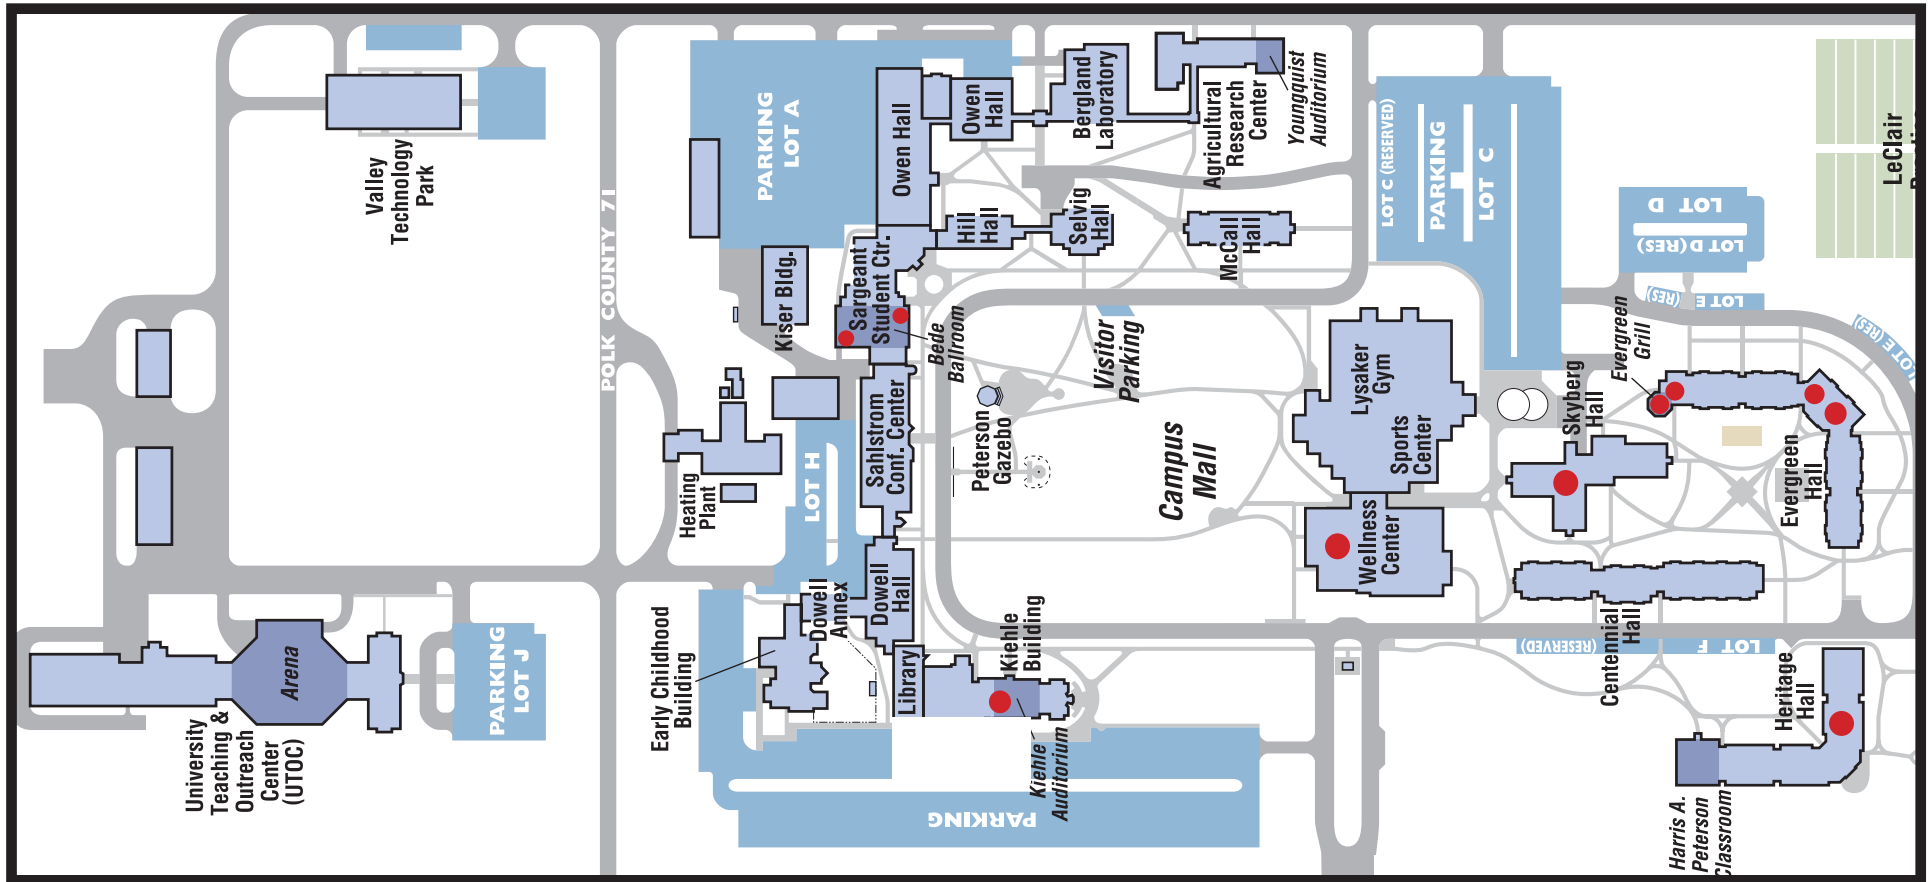

# All-Gender Restroom Map

## All-Gender Restrooms:

- Evergreen Grill - 2 restrooms
- Evergreen 1st Floor Lobby - 2 restrooms
- Skyberg 1st Floor Lobby - 1 restroom
- Skyberg 1st Floor Lobby - 1 restroom
- Heritage Hall Classroom - 1 restroom
- Sargeant Student Center 1st Floor Hallway - 1 restroom
- Sargeant Student Center 145J Suite - 1 restroom
- Wellness Center 2nd Floor - 1 restroom with shower