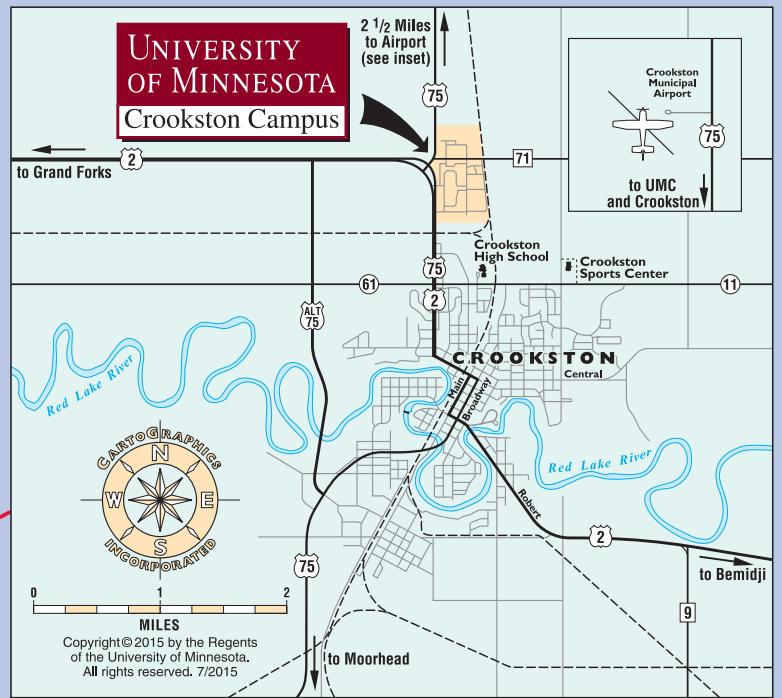

**Distance to U of M Crookston**

90 miles	Bemidji, MN
240 miles	Duluth, MN
70 miles	Fargo, ND
24 miles	Grand Forks, ND
290 miles	Minneapolis, MN
165 miles	Morris, MN
370 miles	Rochester, MN
295 miles	St. Paul, MN
320 miles	Sioux Falls, SD
150 miles	Winnipeg, Manitoba